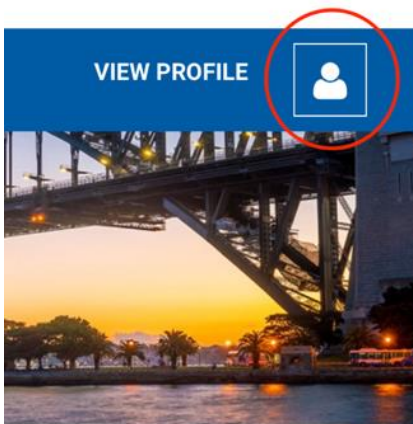

If you didn't receive a password or are unable to locate it, telephone our System Administrator Tony Andrew on 0411 424 826

WHEN YOU WISH TO LEAVE THE WEBSITE

Tap or click the Head and shoulders outline and LOG OUT